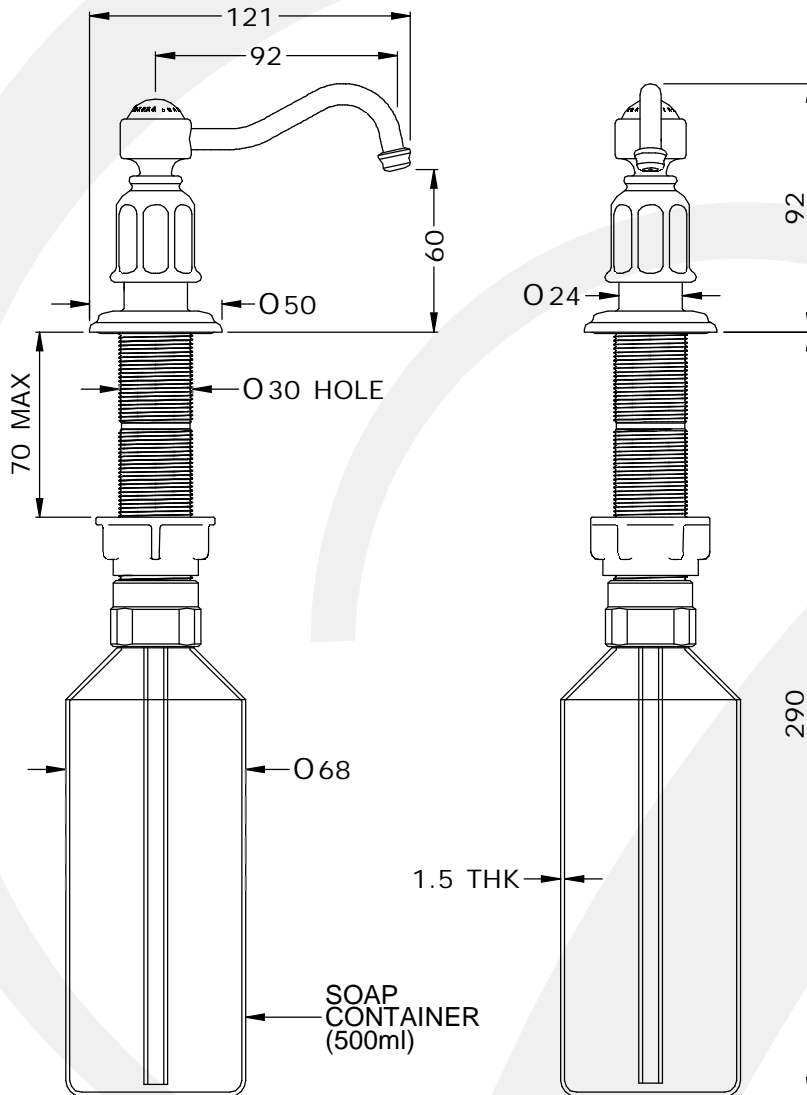

• SPECIFICATION •

• 6995 - TRADITIONAL SOAP DISPENSER DECK MOUNTED

- Designed for easy installation
- Smooth pump action dispenser
- Easy top fill option or undermount refill
- Soap dispenser bottle capacity 500ml
- Robust UK made pump mechanism
- Optional fitted security screw on soap dispenser head

ALL UNITS IN mm
UNLESS OTHERWISE
STATED

Available Finishes:

- Chrome
- Nickel
- Pewter
- Polished Brass
- Satin Brass
- Aged Brass
- Gold
- English Bronze

Packed Weight:
2.2 kg

Available Options:

- Wall Mounted soap dispenser
- Free Standing soap dispenser